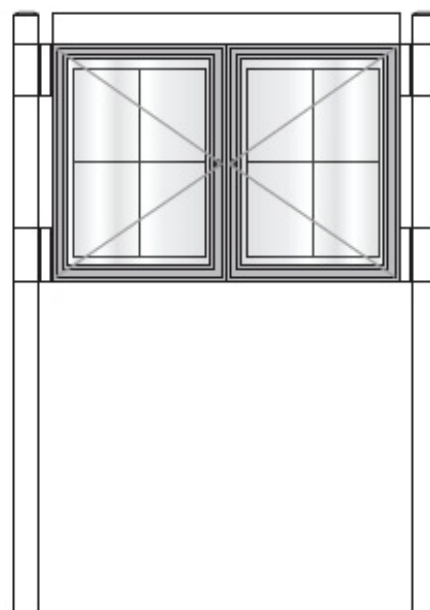

Specification

Product ID

NAS / 0249

Description

Collection 40 Multi Range Single Sided Aluminium 2 Bay Noticeboard – 1353mm (W) x 1900mm (H) – Post Mounted – Powder Coated Finish in one of the following RAL colours: Burgundy (RAL 3004), Dark Green (RAL 6005), Blue (RAL 5010), Black (RAL 9005), Brown (RAL 8017).

Galvanised Steel Back Panel with Magnets, 4mm Plexichoc Glazing, Lockable and Reversible Doors, Weatherseal and Integral Ventilation.

At the point of ordering please confirm the required RAL colour.

Dimensions

If dimensions are critical please contact sales to confirm

Brand:	Collection 40 Multi Range
Category:	Noticeboards and Signage
Sub Category:	Post Mounted
Material:	Aluminium
Overall Width x Height:	1353 x 1900mm
Visual Width x Height:	450 x 650mm Per Bay
Accepts:	4 x A4 Portrait Per Bay
Units:	Each